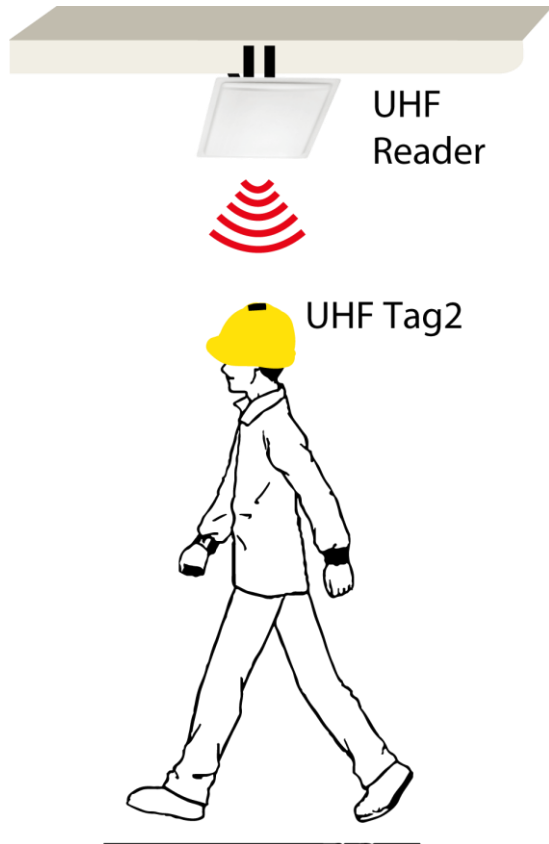

03

Long distance single channel personnel access management ---construction personnel access mangement

Method 1

Hanging Installation

Use:

U1000 series machine ,
UHF1-Tag2 (stick on safety helmet) ,
Pedestrian access barrier

Long distance single channel personnel in and out management -construction personnel in and out management

Method 2

Ceiling Installation

Use:

U1000 series machine ,

UHF1-Tag2 (stick on safety helmet) ,

Pedestrian access barrier