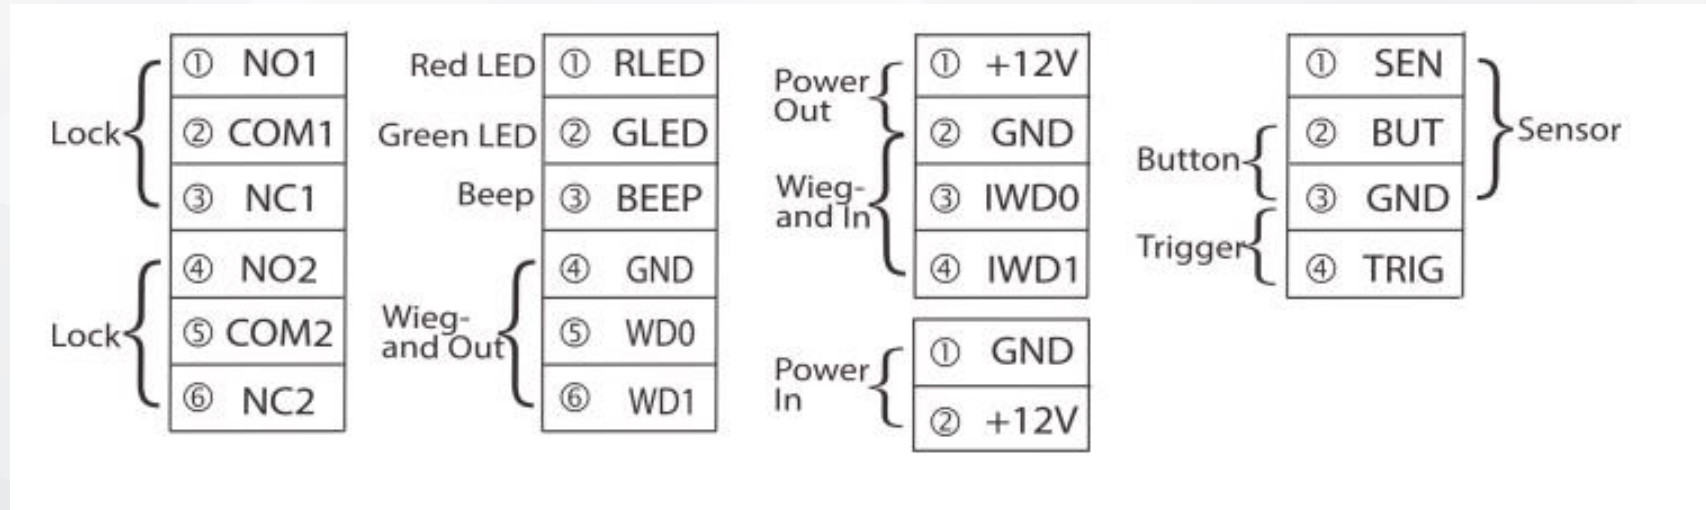

What is UHF RFID Standalone ?

The U1000 series is a middle distance UHF RFID standalone terminal with 0-6 meters reading distance and 0-4 meters stable reading distance.

The U2000 series is a long distance UHF RFID standalone terminal with 0-12 meters reading distance and 0-10 meters stable reading distance.

U1000 series

U2000 series

1

Parameter

Model	U1000E,U1000F	U2000E,U2000F
Card Capacity	5000	
Log Capacity	30,000	
Hardware Platform	ZMM220	
Reading Distance	0-6m (Stable is 0-4m)	0-12m (Stable is 0-10m)
Communication	TCP/IP ,USB (Connect to Configuration Demo)	
Access Control Interface	Wiegand In/Out ,3rd Party Electric Lock, Door Sensor, Exit Button, Alarm, External Trigger	
Standard Access Control Function	Anti-passback, Group	
Working Frequency	F Series:902MHz-928MHz; E Series:865MHz-868MHz	
Antenna Gain	8dBi	12dBi
Output Power	18dBm-26dBm	
Maximum Power Consumption	<2W	
Protection Level	IP66	
Supporting Software	ZKAccess3.5,ZKBioSecurity3.0	
Working Voltage	DC 9V-12V	
Working Current	150mA (Always reading)	
Working Temperature	-20°C--+60°C	
Working Humidity	<95% (25°C)	
Dimension	250mm*250mm*70mm(±5)	445mm*445mm*70mm(±5)

1

Connectors

Terminals

2 relay output, wiegand out, wiegand in, door magnetic, door exit trigger (One relay is for lock , two relay is for alarm)

1

Applications

Long distance fixed vehicle access management