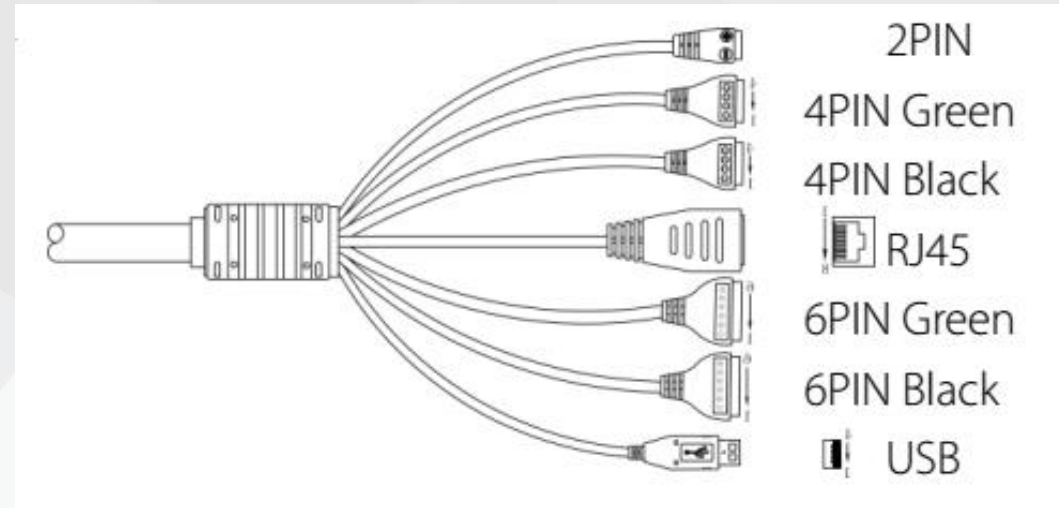

What is UHF RFID Standalone ?

The U1000 series is a middle distance UHF RFID standalone terminal with 0-6 meters reading distance and 0-4 meters stable reading distance.

The U2000 series is a long distance UHF RFID standalone terminal with 0-12 meters reading distance and 0-10 meters stable reading distance.

U1000 series

U2000 series

1

Parameter

Model	U1000E,U1000F	U2000E,U2000F
Card Capacity	5000	
Log Capacity	30,000	
Hardware Platform	ZMM220	
Reading Distance	0-6m (Stable is 0-4m)	0-12m (Stable is 0-10m)
Communication	TCP/IP ,USB (Connect to Configuration Demo)	
Access Control Interface	Wiegand In/Out ,3rd Party Electric Lock, Door Sensor, Exit Button, Alarm, External Trigger	
Standard Access Control Function	Anti-passback, Group	
Working Frequency	F Series:902MHz-928MHz; E Series:865MHz-868MHz	
Antenna Gain	8dBi	12dBi
Output Power	18dBm-26dBm	
Maximum Power Consumption	<2W	
Protection Level	IP66	
Supporting Software	ZKAccess3.5,ZKBioSecurity3.0	
Working Voltage	DC 9V-12V	
Working Current	150mA (Always reading)	
Working Temperature	-20°C--+60°C	
Working Humidity	<95% (25°C)	
Dimension	250mm*250mm*70mm(±5)	445mm*445mm*70mm(±5)

1

Connectors

Terminals

2 relay output, wiegand out, wiegand in, door magnetic, door exit trigger (One relay is for lock , two relay is for alarm)

1

Applications

Long distance fixed vehicle access management