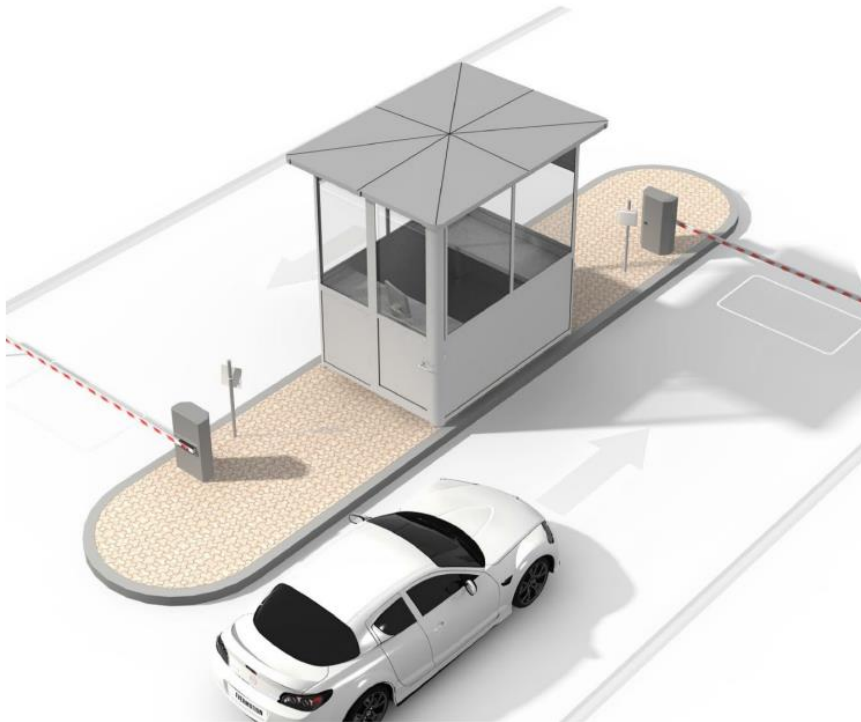

---Middle distance fixed vehicle access management

Use:

U1000 series machine,
UHF1 Tag1 / DF01 Card/DF02 Card,
Parking lot barrier,
Retractable fixed column

01

Long distance fixed vehicle access management

Method 2

No need to stop and swipe card

---long distance fixed vehicle access management

Use:

U2000 series machine ,
UHF1-Tag1(With card deck)
/UHF1-Tag3,
Parking lot barrier,
Retractable fixed column

01

Loog distance fixed vehicle access management