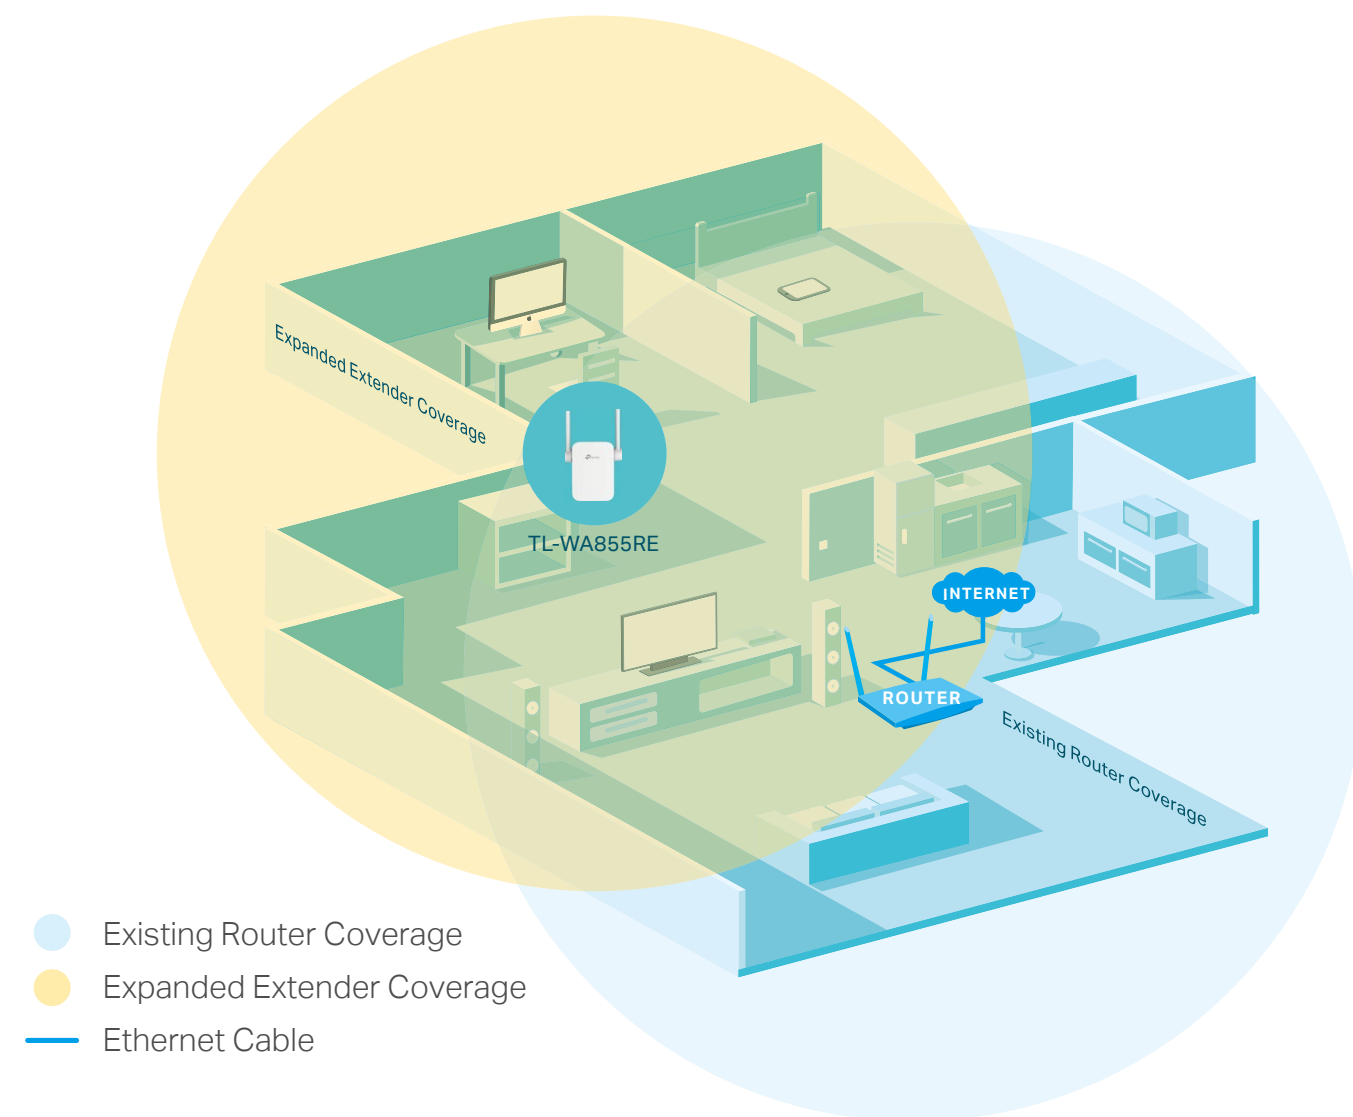

## Extend the Range of Your Wi-Fi Network

The 300Mbps Wi-Fi Range Extender connects to your router wirelessly, strengthening and expanding its signal into areas it can't reach on its own, achieving speed of 300 Mbps.

## Perfect Location at a Glimpse

An intelligent Signal light helps you quickly find the best location to install the range extender.