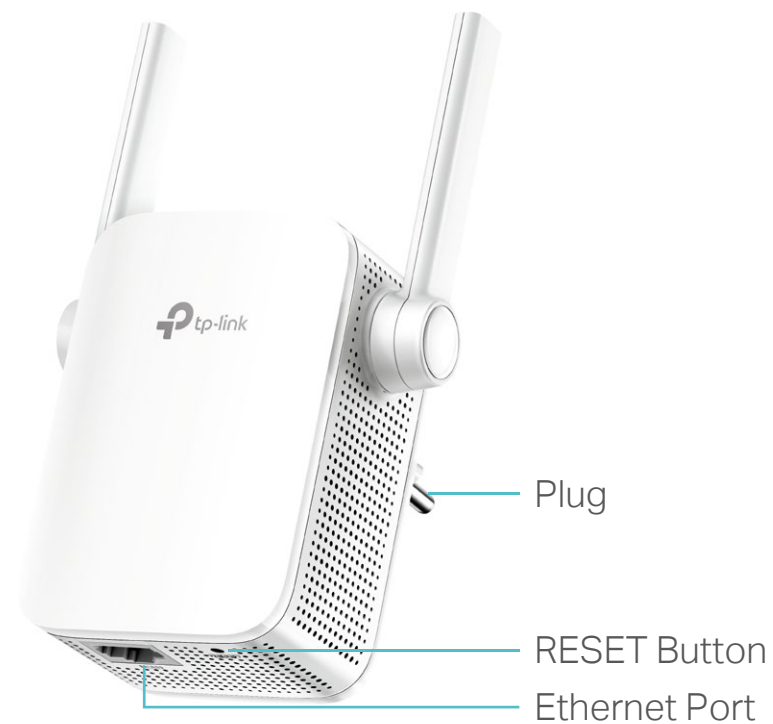

Specifications

Hardware

- Ethernet Port: 1 10/100Mbps RJ45 Port
- Button: WPS Button, RESET Button
- Antenna: 2 External Antennas
- Power Consumption: 3.6W
- Dimensions (W × D × H):
  3.15 x 1.57 x 3.04 in. (80 x 40 x 77.3 mm)

Wireless

- Wireless Standards: IEEE 802.11b/g/n
- Frequency: 2.4 GHz
- Signal Rate: 300Mbps at 2.4 GHz
- Transmit Power: CE: <15dBm
- Reception Sensitivity:
  2.4 GHz:
  11g 54 Mbps: -79dBm, 11n HT20: -77dBm
  11n HT40: -74dBm
- Wireless Function: Power Schedule, LED Control
- Wireless Security: 64/128-bit WEP, WPA/WPA2, WPA/WPA2-PSK encryptions

Others

- Certification
  CE, RoHS
- System Requirements
  Microsoft Windows 98SE, NT, 2000, XP, Vista™ or Windows 7, 8, 8.1, 10, MAC OS, NetWare, UNIX or Linux
  Internet Explorer 11, Firefox 12.0, Chrome 20.0, Safari 4.0, or other Java-enabled browser
- Package Contents
  300Mbps Wi-Fi Range Extender TL-WA855RE
  Quick Installation Guide

For more information, please visit

<https://www.tp-link.com/products/details/TL-WA855RE.html>

or scan the QR code left

Specifications are subject to change without notice. TP-Link is a registered trademark of TP-Link Technologies CO., Ltd. Other brands and product names are trademarks or registered trademarks of their respective holders. Copyright ©2020 TP-Link Technologies Co., Ltd. All rights reserved.

*Maximum wireless signal rates are the physical rates derived from IEEE Standard 802.11 specifications. Actual wireless data throughput and wireless coverage per ft² are not guaranteed and will vary as a result of network conditions, client limitations, and environmental factors, including building materials, obstacles, volume and density of traffic, and client location.

†The product may not be compatible with routers or gateways with firmware that has been altered, is based on open source programs, or is non-standard or outdated.

www.tp-link.com

TP-Link 300Mbps Wi-Fi Range Extender TL-WA855RE