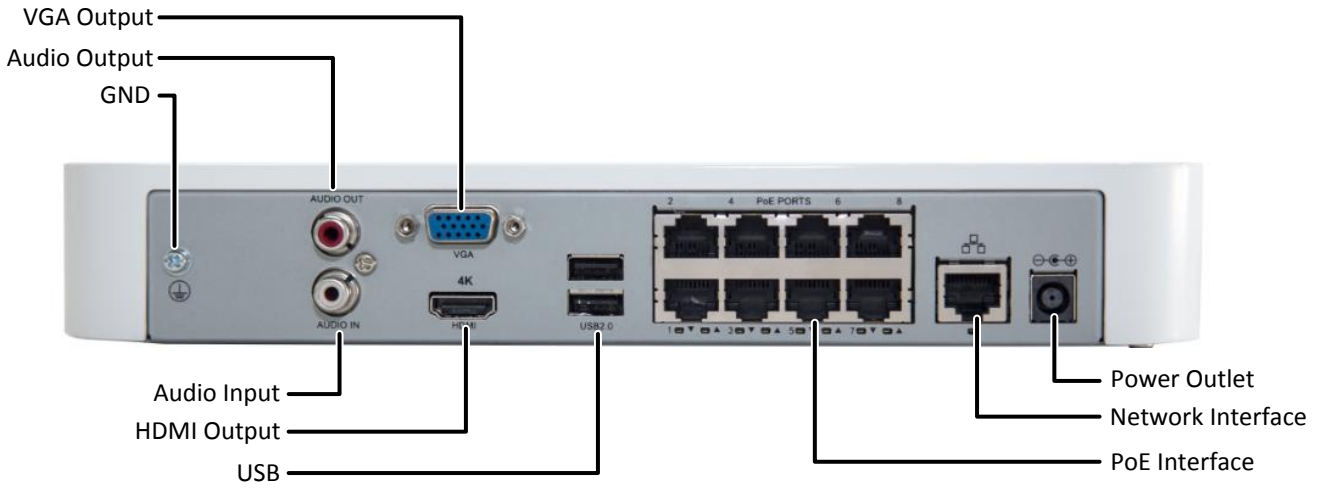

Rear Panel

Take NVR301-08L-P8 for example

Zhejiang Uniview Technologies Co., Ltd.

Building No.10, Wanlun Science Park, Jiangling Road 88, Binjiang District, Hangzhou, Zhejiang, China

Email: overseasbusiness@uniview.com; globalsupport@uniview.com

<http://www.uniview.com>

©2011-2017 Zhejiang Uniview Technologies Co.,Ltd. All rights reserved.

*Product specifications and availability are subject to change without notice.