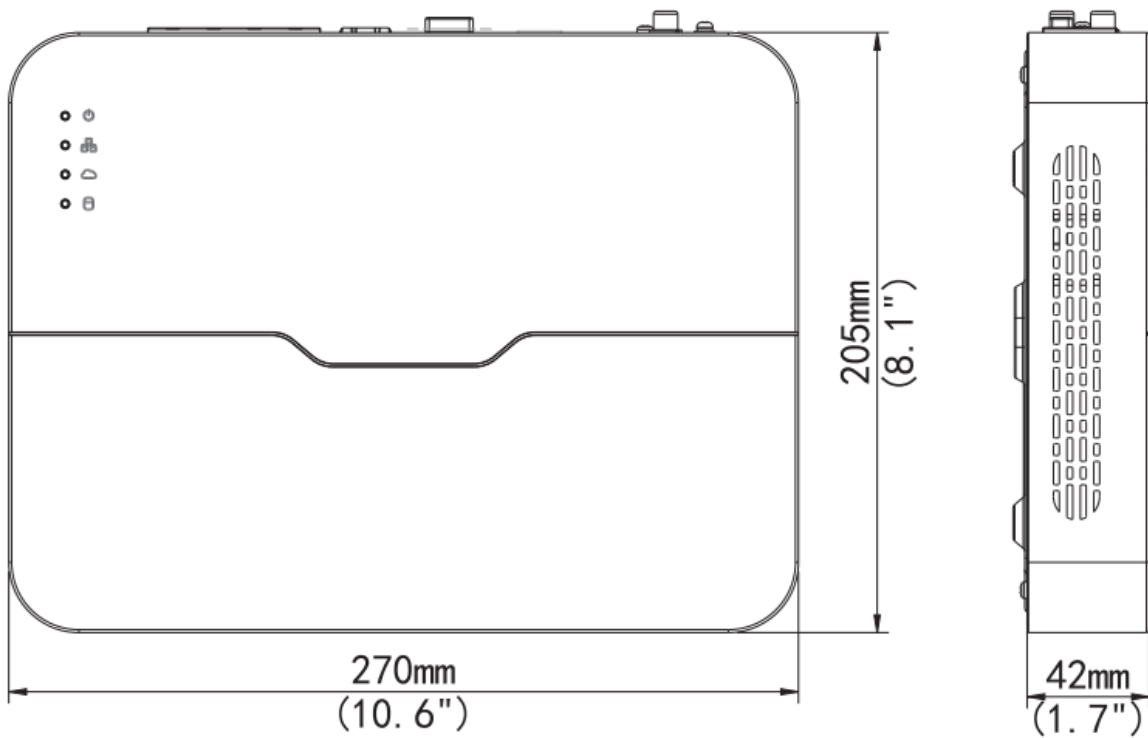

Working Temperature	-10°C ~ + 55°C (+14°F ~ +131°F)	
Working Humidity	10% ~ 90%	
Dimensions	42 × 205 × 205mm (1.7" × 8.1" × 8.1")	42 × 270 × 205mm (1.7" × 10.6" × 8.1")
Weight (without HDD)	0.59kg (1.3 lb)	≤ 0.68 Kg (1.50 lb)

Dimensions

Take NVR301-08L-P8 for example