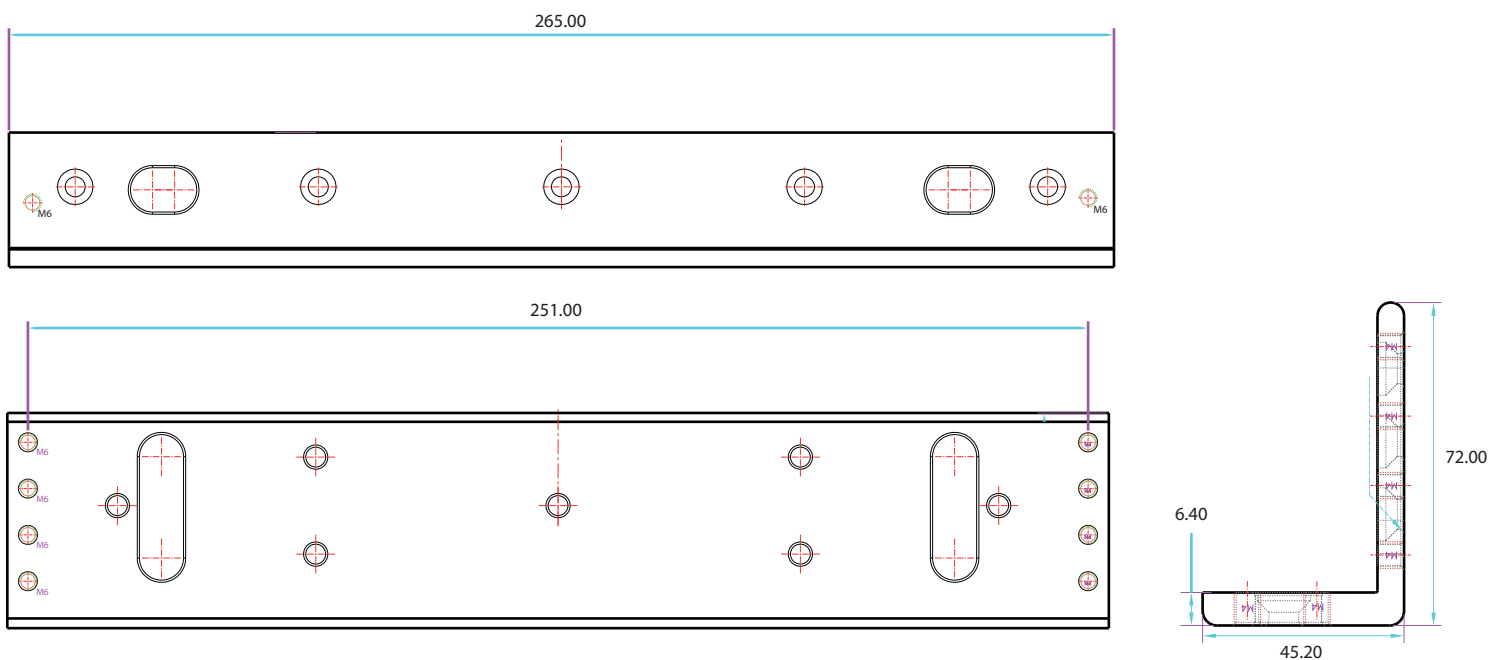

The L bracket is for narrow door W/cover

# AX-M1200-L

## Specification

Model	Size(unit:mm)	Suitable For	Used With	Weight
AX-M1200L	265Lx72Wx45H	wooden door, narrow door, metal door	Magnetic lock M1200 series	0.42kg

## Installation

unit=mm