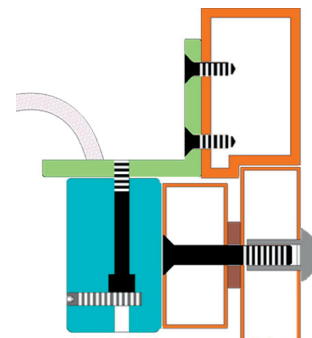

The L bracket is for narrow door W/cover

AX-M600-L

Specification

Model	Size(unit:mm)	Suitable For	Used With	Weight
AX-600-L	0Lx48Wx42H 25	Frameless glass door (8-15mm)	M600 Series	0.42kg

Installation

The power cable can be concealed inside the new type LC bracket , it is elegant and the cable can be protected

The power cable is exposed outside when installing the old type L bracket , it is not elegant and easy to be destroyed.