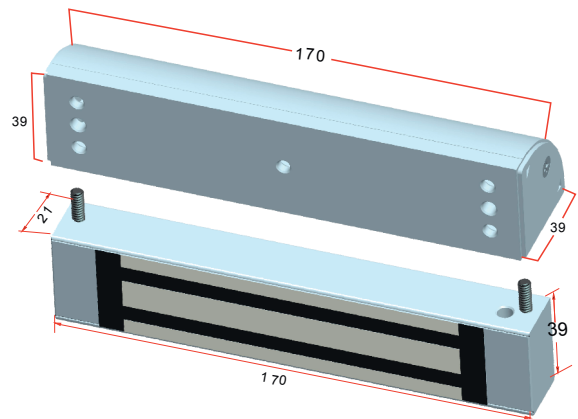

The L bracket is for narrow door W/cover

AX-M600-L

Specification

Model	Size(unit:mm)	Suitable For	Used With	Weight
AX-600-L	0Lx48Wx42H 25	Frameless glass door (8-15mm)	M600 Series	0.42kg

Installation

The power cable can be concealed inside the new type LC bracket , it is elegant and the cable can be protected

The power cable is exposed outside when installing the old type L bracket , it is not elegant and easy to be destroyed.