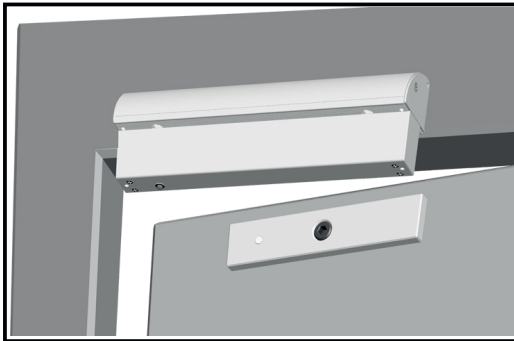

The L bracket is for narrow door W/cover

AX-M600-L

Specification

Model	Size(unit:mm)	Suitable For	Used With	Weight
AX-600-L	0Lx48Wx42H 25	Frameless glass door (8-15mm)	M600 Series	0.42kg

Installation

The power cable can be concealed inside the new type LC bracket , it is elegant and the cable can be protected

The power cable is exposed outside when installing the old type L bracket , it is not elegant and easy to be destroyed.