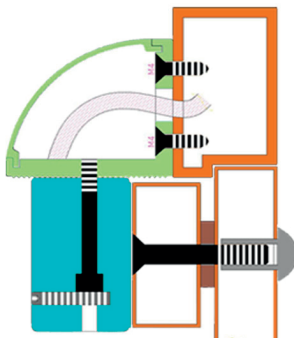

The L bracket is for narrow door W/cover

AX-M600-L

Specification

Model	Size(unit:mm)	Suitable For	Used With	Weight
AX-600-L	0Lx48Wx42H 25	Frameless glass door (8-15mm)	M600 Series	0.42kg

Installation

The power cable can be concealed inside the new type LC bracket , it is elegant and the cable can be protected

The power cable is exposed outside when installing the old type L bracket , it is not elegant and easy to be destroyed.