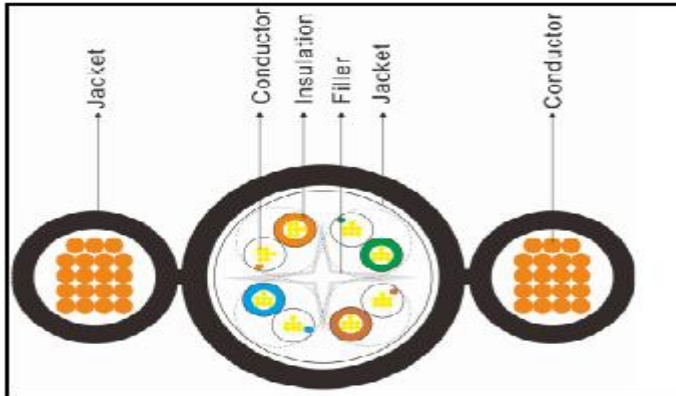

CAT6 UTP 4P/24AWG ELEVATOR CABLE(43352B305)

PRODUCT INFORMATION

CONDUCTOR	Material	BC(Bare Copper)
	Size	24AWG
	Stranding	7 STR 32AWG
	Nominal External	0.2199mm ²
INSULATION	Material	HDPE
	Normal Thickness	1.0mm
	Normal External Diameter	0.2mm
	Color	Blue/Blue-white, Orange/Orange-white, Green/Green-white and Brown/Brown-white
JACKET	Jacket 1:Material	PVC
	Jacket 2:Material	Rubber 60P
	Steel:2C	19/0.2mm
	Normal Thickness	1.0+1.0+1.0mm
	Normal External Diameter	3.0+8.0+3.0mm
	Color	Black or As a Customer Request
CABLE PRINTING	White ink	43352B305 ELEVATOR CABLE UTP CAT6 PRO-II BLACK *** m
PACKING	Type/Quantity	SPOOL/305 MTS
Part Number	43352B305	