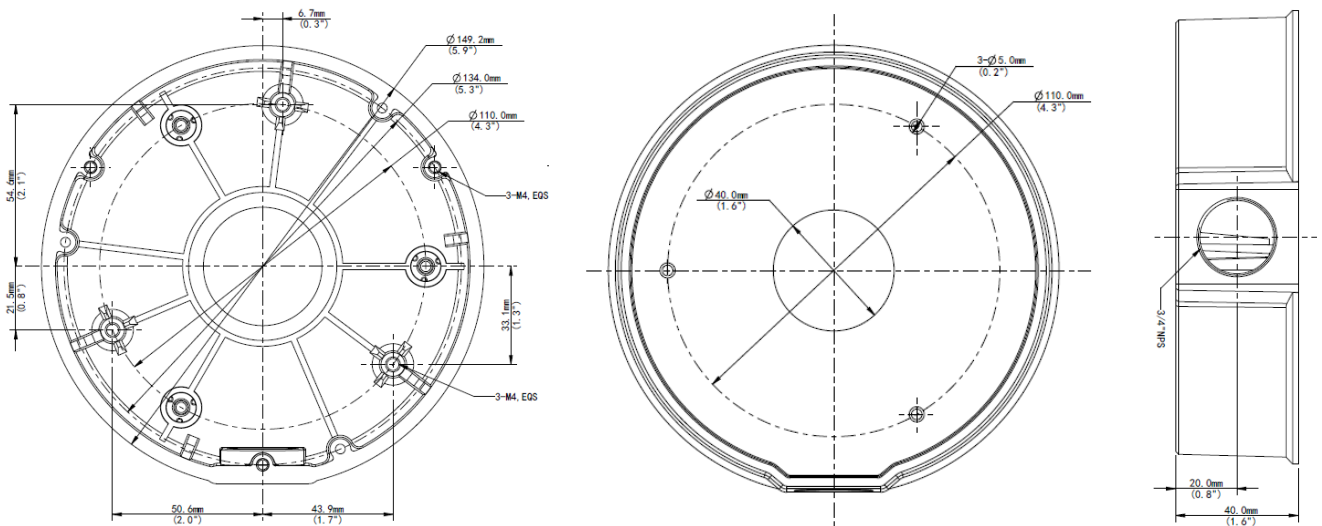

Fixed Dome Junction Box

TR-JB04-B-IN

Specifications

Bracket	TR-JB04-B-IN
Application	Wall installation for 8MP fisheye
Dimensions	Φ149.2mmx40mm (5.9" x1.6")
Weight	0.28kg(0.6lb)
Material	Aluminum alloy

Dimensions