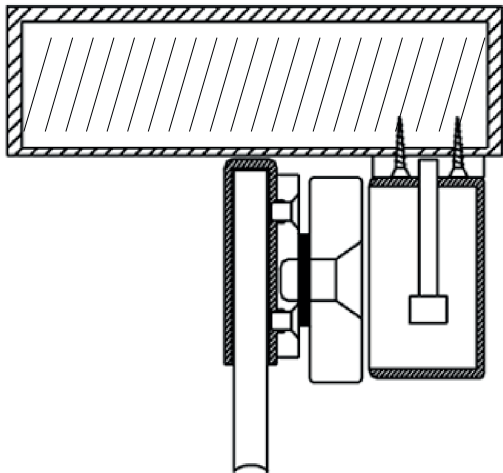

The L bracket is for narrow door W/cover

AX-M620-U

Specification

Model	Size(unit:mm)	Suitable For	Used With	Weight
AX-M140-U	75Lx40Wx28H	Frameless glass door (8-15mm)	M140 Serie	0.20kg
AX-M600-U	130Lx40Wx28H	Frameless glass door (8-15mm)	M600 Serie	0.24kg

Installation

Pull glass door leaf(swing out)