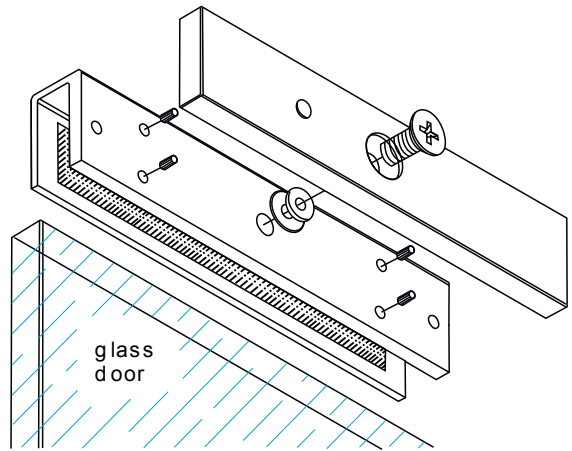

U Bracket Installation