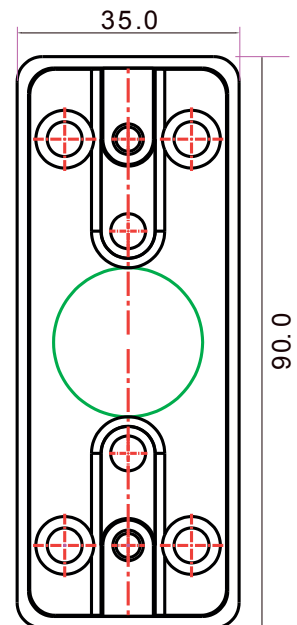

## AX-PBOX3590

- Dimensions: 90L x 32W X 25H (mm)
- Standard instruction: Zinc alloy material and surface is coated with chrome
- Weight: 0.15kg

Compatible with:

AX-PUB80

AX-PUB86L

AX-TOUCH2

axceze®

axceze®

# ZINC ALLOY BOX