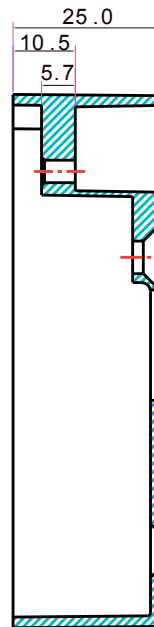

## AX-PBOX3590

- Dimensions: 90L x 32W X 25H (mm)
- Standard instruction: Zinc alloy material and surface is coated with chrome
- Weight: 0.15kg

Compatible with:

AX-PUB80

AX-PUB86L

AX-TOUCH2

axceze®

axceze®

# ZINC ALLOY BOX