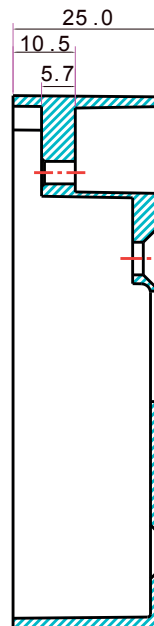

## AX-PBOX3590

- Dimensions: 90L x 32W X 25H (mm)
- Standard instruction: Zinc alloy material and surface is coated with chrome
- Weight: 0.15kg

Compatible with:

AX-PUB80

AX-PUB86L

AX-TOUCH2

axceze®

axceze®

# ZINC ALLOY BOX