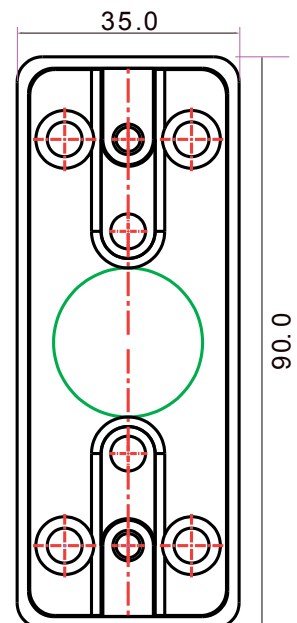

## AX-PBOX3590

- Dimensions: 90L x 32W X 25H (mm)
- Standard instruction: Zinc alloy material and surface is coated with chrome
- Weight: 0.15kg

Compatible with:

AX-PUB80

AX-PUB86L

AX-TOUCH2

axceze®

axceze®