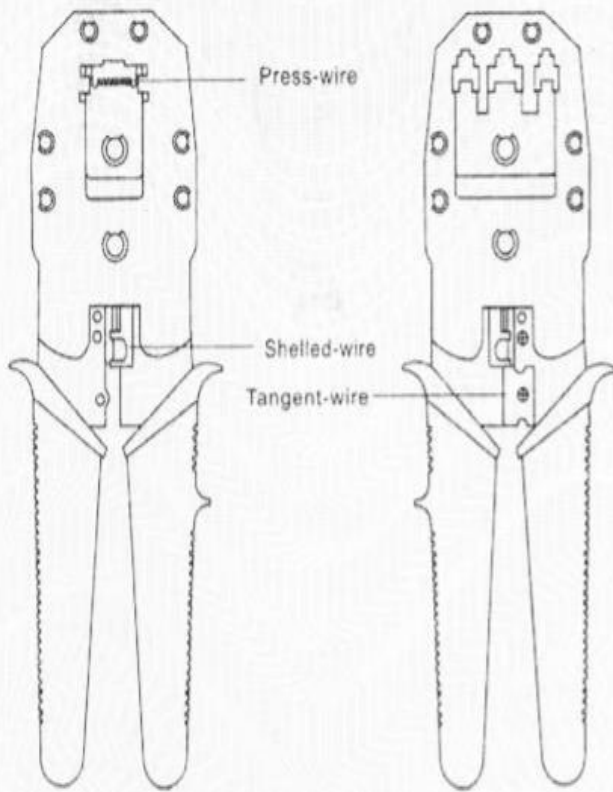

MODELO	PINZA ENS-NT01
DESCRIPCION	PINZAS PONCHADORAS DE RJ45 ENSON ENS-NT01

## Let's link together closely.

### Characteristics

1. Portable style with perfect shape.
2. The mouth of the press-pliers is made of magnetic steel, which is hard and durable.
3. It won't damage the shelled-wire and works conveniently with high efficiency.
4. While using press-pliers, just insert the crystal top into its position and press it.