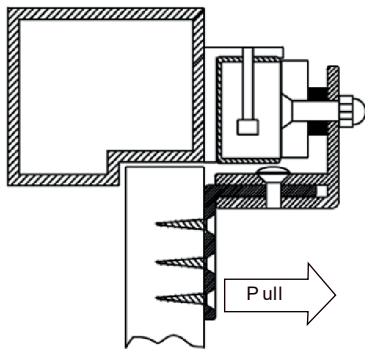

### Specification

Model	Size(unit:mm)	Suitable For	Used With	Weight
AX-M620ZL	250Lx47Wx28H	In-swing wooden door, narrow door frame door, metal door	M620 Serie	0.72kg
AX-M820W-ZL	227Lx54Wx31H	In-swing wooden door, narrow door frame door, metal door	M820W Serie	0.81kg
AX-M1220W-ZL	265Lx72Wx45H	In-swing wooden door, narrow door frame door, metal door	M1220W Serie	1.34kg

### Installation

- For in-swing door, install the lock body inside and then need to install the ZL bracket at the same time.
- Discharge the mounting plate from lock body.
- Fix the L bracket on the door frame and then fix the lock body on the L bracket.
- Assemble the Z bracket and then fix it on the door frame
- Fix the armature plate on the Z bracket