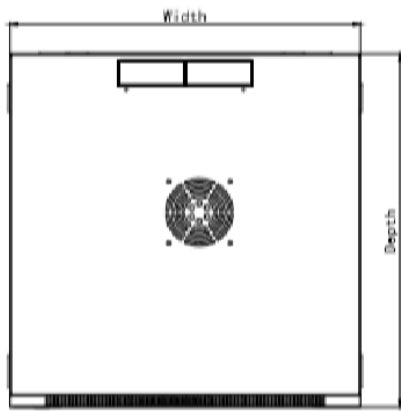

MODELO	ENS-RKGB12U
DESCRIPCION	GABINETE PARED ENSON ENS-RKGB12U 12U ENSAMBLADO 600X450MM

TOP

FRONT

SIDE

BACK

BOTTOM

**Standard:**

Comply with ANSI/EIA  
RS-310-D, IEC297-2, DIN41494;PART1;  
DIN41494;PART7 ;

**Material:**

SPCC Cold Rolled Steel;  
19" rails: 1.5mm, side panel: 1.2mm,  
others: 1.0mm

**Loading capacity:**

Static loading: 60KG