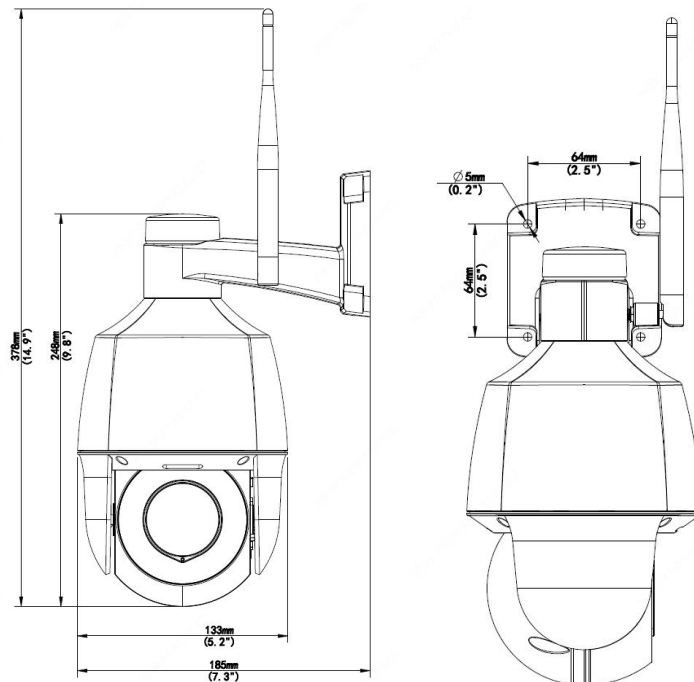

Number of Presets	256
Patrol	Preset patrol, Route patrol
Interface	
Network	1 RJ45 10M/100M Base-TX Ethernet
Built-in Mic	Supported
Built-in Speaker	Supported
Certifications	
Certifications	CE: EN 60950-1 UL: UL60950-1 FCC: FCC Part 15
General	
Power	DC 12V ± 25%
	Power consumption: Max 12 W
Dimensions (∅ x H)	∅133mm*378mm (∅5.2" x 14.9")
Net Weight	0.86 kg (1.90lb)
Gross Weight	1.12 kg (2.47lb)
Material	Metal + Plastic
Working Environment	-20°C ~ 60°C (-4°F to 140°F), Humidity: ≤95% RH(non-condensing)
Storage Environment	-20°C ~ 60°C (-4°F to 140°F), Humidity: ≤95% RH(non-condensing)
Surge Protection	4KV
Ingress Protection	IP66
Reset Button	Supported

Dimensions