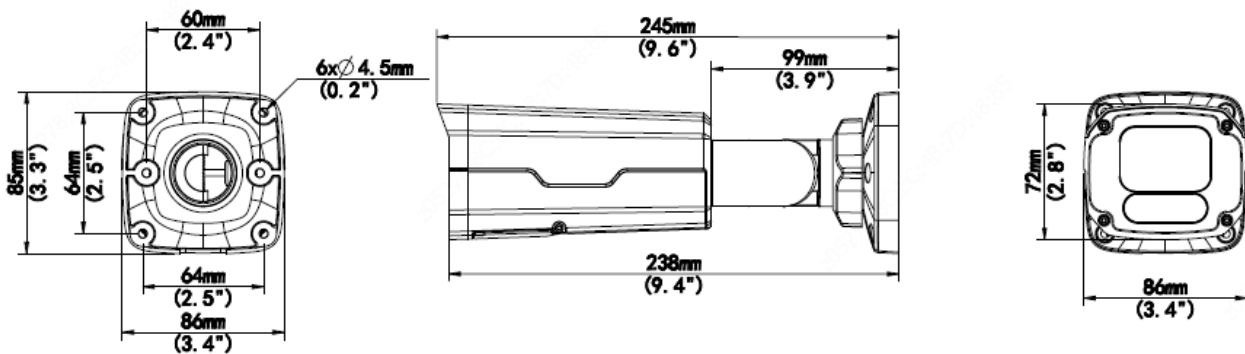

	EN 61000-3-2:2014 EN 61000-3-3:2013
Safety	IEC 62368-1 EN 62368-1 UL 62368-1
Environment	CE-ROHS (2011/65/EU;(EU)2015/863); WEEE (2012/19/EU); REACH (Regulation (EC) No 1907/2006)
<b>General</b>	
Power	DC 12V±25%, PoE (IEEE 802.3af)
	Power consumption: Max 9.0W
Power Interface	Ø 5.5mm coaxial power plug
Dimensions (L × W × H)	245 × 86 × 85mm (9.6" × 3.4" × 3.3")
Weight	0.87kg (1.92lb)
Material	Metal
Working Environment	-30°C ~ 60°C (-22°F ~ 140°F), Humidity: ≤95% RH (non-condensing)
Storage Environment	-30°C ~ 60°C (-22°F ~ 140°F), Humidity: ≤95% RH (non-condensing)
surge protection	4KV
Reset Button	Supported
Protection	Ingression protection: IP67 Vandal resistant: IK10

## Dimensions