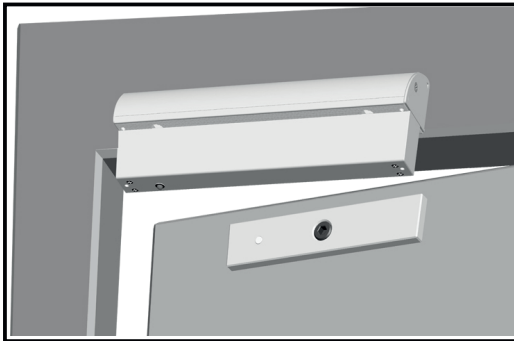

The L bracket is for narrow door W/cover

AX-M620-L

Specification

Model	Size(unit:mm)	Suitable For	Used With	Weight
AX-M620L	250Lx48Wx42H	wooden door, narrow door, metal door	Magnetic lock M620 series	0.42kg

Installation

The power cable can be concealed inside the new type LC bracket , it is elegant and the cable can be protected

The power cable is exposed outside when installing the old type L bracket , it is not elegant and easy to be destroyed.