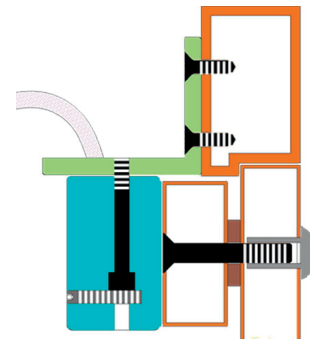

The L bracket is for narrow door W/cover

AX-M620-L

Specification

Model	Size(unit:mm)	Suitable For	Used With	Weight
AX-M620L	250Lx48Wx42H	wooden door, narrow door, metal door	Magnetic lock M620 series	0.42kg

Installation

The power cable can be concealed inside the new type LC bracket , it is elegant and the cable can be protected

The power cable is exposed outside when installing the old type L bracket , it is not elegant and easy to be destroyed.