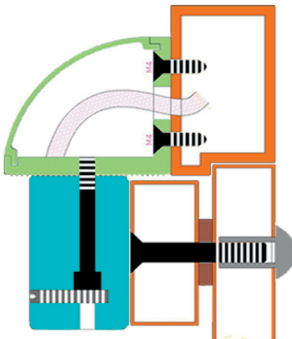

The L bracket is for narrow door W/cover

AX-M620-L

Specification

Model	Size(unit:mm)	Suitable For	Used With	Weight
AX-M620L	250Lx48Wx42H	wooden door, narrow door, metal door	Magnetic lock M620 series	0.42kg

Installation

The power cable can be concealed inside the new type LC bracket , it is elegant and the cable can be protected

The power cable is exposed outside when installing the old type L bracket , it is not elegant and easy to be destroyed.