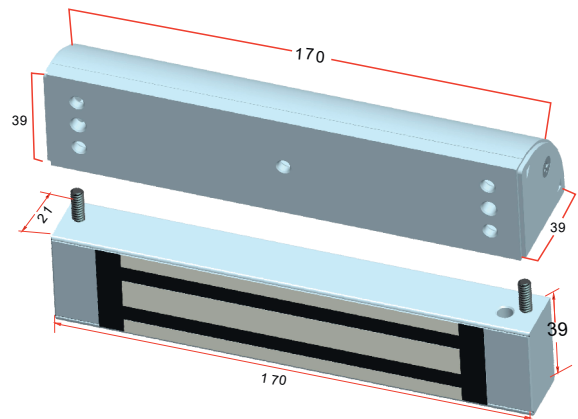

The L bracket is for narrow door W/cover

AX-M620-L

Specification

Model	Size(unit:mm)	Suitable For	Used With	Weight
AX-M620L	250Lx48Wx42H	wooden door, narrow door, metal door	Magnetic lock M620 series	0.42kg

Installation

The power cable can be concealed inside the new type LC bracket , it is elegant and the cable can be protected

The power cable is exposed outside when installing the old type L bracket , it is not elegant and easy to be destroyed.